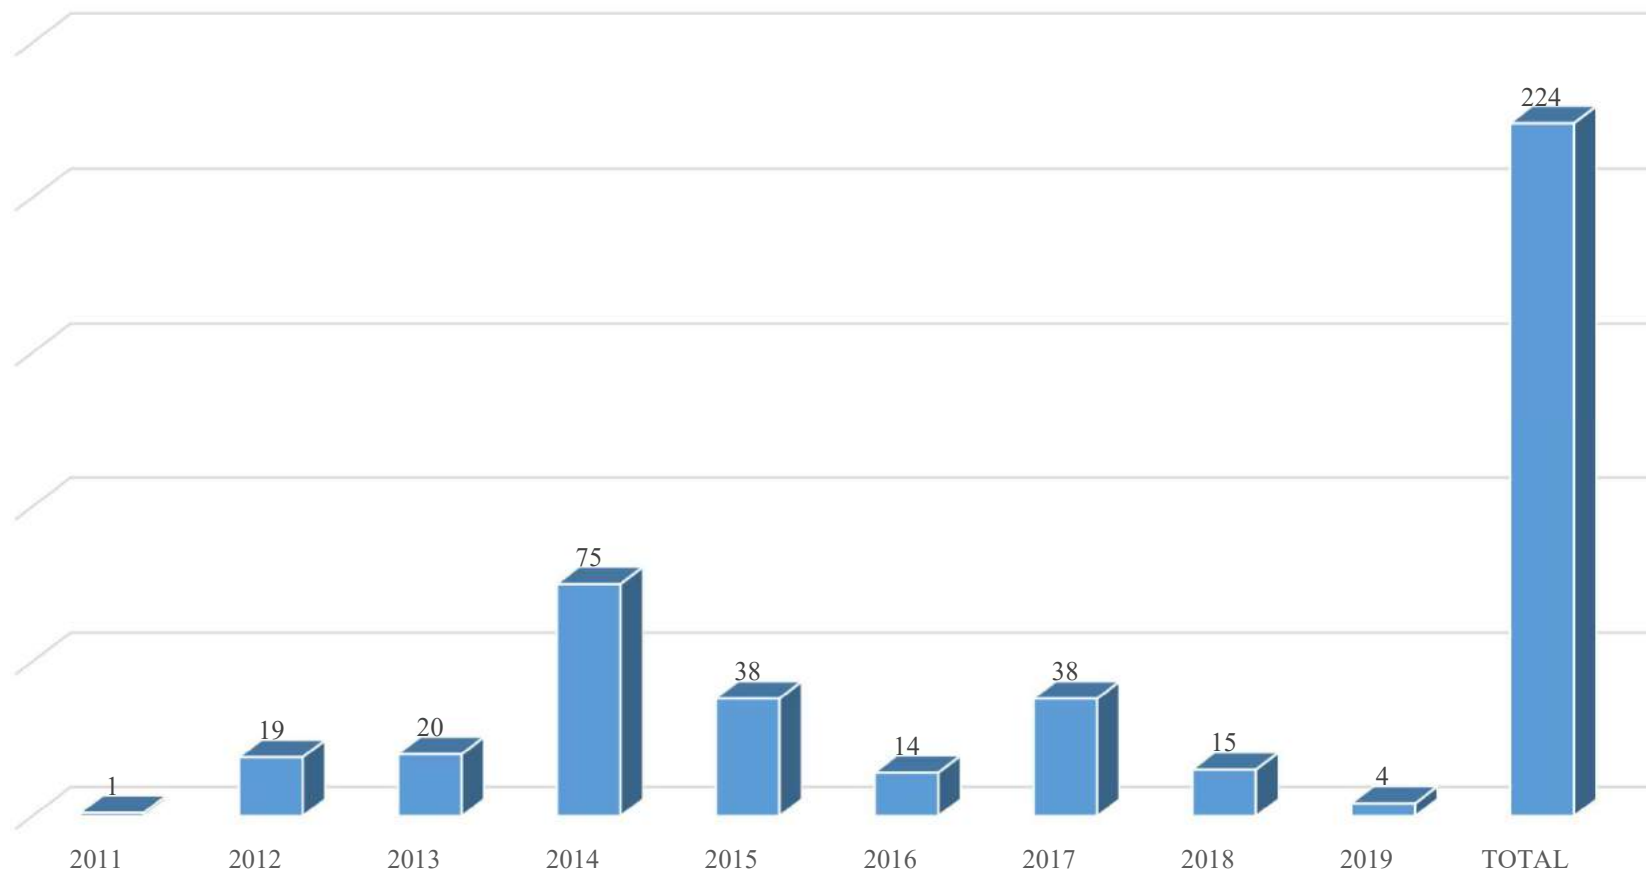

INTERNATIONAL RANKING

	Times High Education University Ranking - THE 2018	
	World Ranking	1000 +
	Latin American Ranking	100 +
	Brazilian Ranking	41
	Quacquarelli Symonds University Ranking - QS 2018	
	Latin American Ranking	171-181
	BRICS Ranking	171-181
	University Ranking by Academic Performance – URAP 2017/18	
	World Ranking	2274
	Brazilian Ranking	61
	SCIMAGO Institutions Rankings - SCIMAGO 2018	
	World Ranking	742
	Iberoamerican Ranking	151
	Brazilian Ranking	50
	Ranking Web of Universities - Webometrics 2018	
	World Ranking	2073
	Brazilian Ranking	48
	Índice Geral de Cursos - INEP IGC 2016	
	Brazilian Ranking	36
	Paraná State Ranking	4
	Ranking das Universidades do Brasil Folha - RUF 2017	
	Brazilian Ranking	61

MOBILIDADE EM NÚMEROS: Discentes